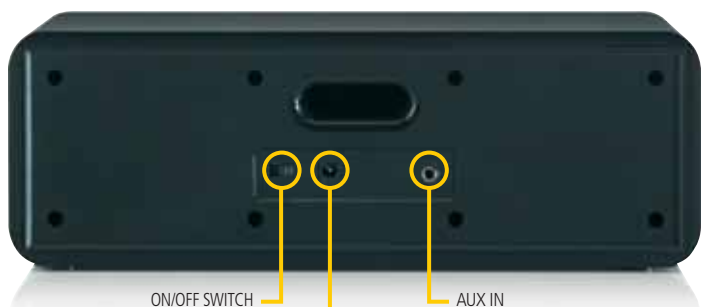

Connections

ON/OFF SWITCH
DC IN
AUX IN