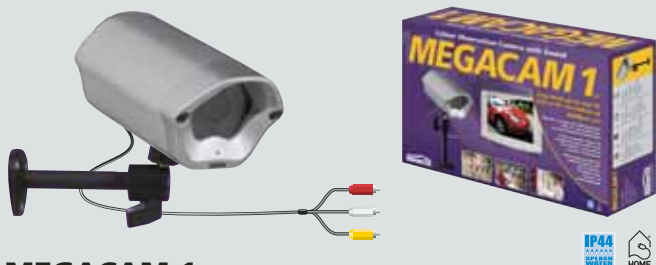

GIGACAM™ **MEGACAM™**

Keep an eye on your world

See who's at the door.

*See and hear what is happening in the garage or in the nursery
from your living room or kitchen.*

*Robust aluminium housing for
indoor and outdoor use.*

MARMITEK®

GIGACAM 4 SET
Wireless surveillance camera for indoor and outdoor use.

- Image and sound.
- Easy to connect to your TV or VCR.
- Receiver automatically switches between up to 4 cameras.

HOW DOES IT WORK?

The set consists of a wireless colour camera and a receiver. Install the camera wherever you want, in- or outside. Then connect the receiver, using the cable included, to the Scart connection on your TV or VCR. The camera will transmit the images and sound to the receiver, wirelessly, even through walls and ceilings. Power adapters for the camera and receiver are included.

MEGACAM 1
Camera with cable connection for indoor and outdoor use.

- Image and sound.
- Easy to connect to your TV or VCR.
- Including 15 m cable.

HOW DOES IT WORK?

The colour camera can be installed in- or outside. The cable (15 m) has RCA plugs for both image and sound and a connector for the power adapter. Connect the camera to your TV or VCR (or a PC with video In). A Scart adapter is included.