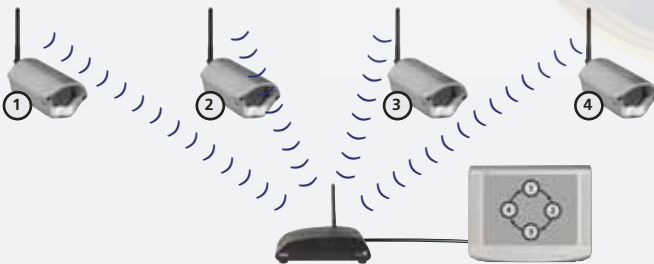

MARMITEK®

GIGACAM 4 SET
Wireless surveillance camera for indoor and outdoor use.

- Image and sound.
- Easy to connect to your TV or VCR.
- Receiver automatically switches between up to 4 cameras.

HOW DOES IT WORK?

The set consists of a wireless colour camera and a receiver. Install the camera wherever you want, in- or outside. Then connect the receiver, using the cable included, to the Scart connection on your TV or VCR. The camera will transmit the images and sound to the receiver, wirelessly, even through walls and ceilings. Power adapters for the camera and receiver are included.

MEGACAM 1
Camera with cable connection for indoor and outdoor use.

- Image and sound.
- Easy to connect to your TV or VCR.
- Including 15 m cable.

HOW DOES IT WORK?

The colour camera can be installed in- or outside. The cable (15 m) has RCA plugs for both image and sound and a connector for the power adapter. Connect the camera to your TV or VCR (or a PC with video In). A Scart adapter is included.