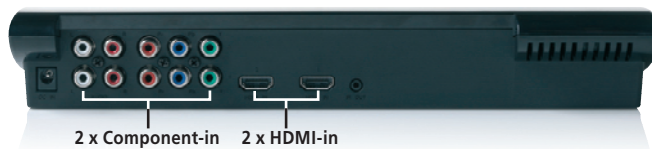

Connections

Transmitter