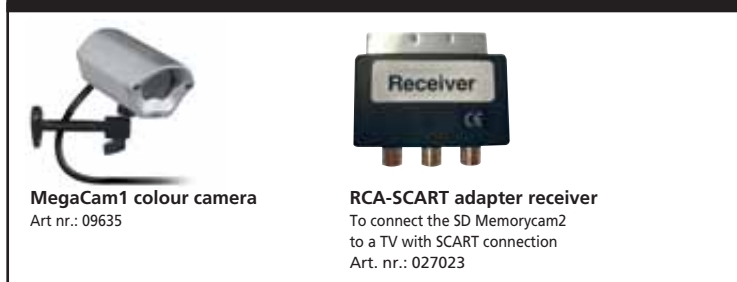

SD MemoryCam2™

EN Always be aware of who has been to or in your house or on your property

- Guard your belongings and register who has been on your property at all times.
- Record automatically pictures or short movies when motion is detected.
- Easy to install and viewable anywhere using the SD card.
- Produce reliable proof in case of calamity.
- Up to 24.000 pictures / 8 hours recording time (on an SD card of 2GB).
- Intelligent learning mode; disables recording during repeated movement.
- Possibility of watching live pictures sent by the camera.
- Very suitable for keeping an eye on property that is out of view, such as garage, horse stable, shed, driveway etc. and for guarding cash register or archive.

Backside SD recorder

Set includes

Capacity SD Cards

Memory card	Photo mode	AVI mode
32 MB	376 Pictures	50 Events
128 MB	1504 Pictures	200 Events
256 MB	3008 Pictures	400 Events
512 MB	6016 Pictures	800 Events
1 GB	12032 Pictures	1600 Events
2 GB	24064 Pictures	3200 Events

Also available

MegaCam1 colour camera
Art nr.: 09635

RCA-SCART adapter receiver
To connect the SD Memorycam2 to a TV with SCART connection
Art. nr.: 027023

Order information

SD MemoryCam2™ Set	EU Version	Art.nr. 09747
	UK Version	Art.nr. 09748
Gift box	Size (LxWxH)	350x233x106mm