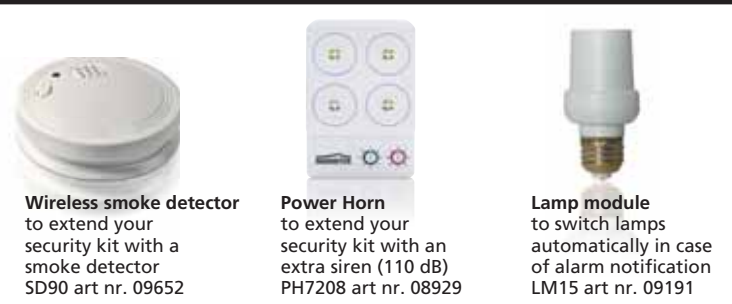

Also available

Order information

TotalGuard™	
RJ11 G version	Art.nr. 09605
RJ11 F version	Art.nr. 09607
RJ11 U version	Art.nr. 09614
RJ11 CH version	Art.nr. 09618
RJ11 I version	Art.nr. 09620
Giftbox Size (L x W x H)	415x300x80 mm