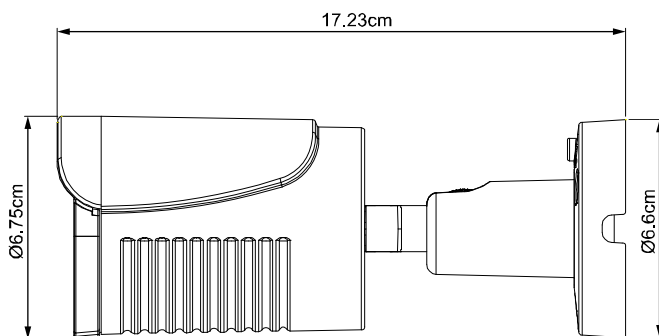

DIMENSIONS

Dimensional tolerance: ± 5mm

● SPECIFICATIONS

■ Network	
LAN Port	YES
LAN Speed	10/100 Based-T Ethernet
Supported Protocols	DDNS, PPPoE, DHCP, NTP, SNTP, TCP/IP, ICMP, SMTP, FTP, HTTP, RTP, RTSP, RTCP, IPv4, Bonjour, UPnP, DNS, UDP, IGMP, QoS, SNMP
ONVIF Compatible	YES (Profile S)
Number of Online Users	10
Security	(1) Multiple user access levels with password (2) IP address filtering (3) Digest authentication
Remote Access	(1) Internet Explorer on Windows operating system (2) CMS Lite, 32CH CMS software for Windows operating system (3) EagleEyes on iOS & Android mobile devices
■ Video	
Network Compression	H.264 (Main Profile) / MJPEG
Video Resolution	1920 x 1080 / 1280 x 720 / 720 x 480 / 352 x 240
Frame Rate	30fps
Multiple Video Streaming	2 (H.264, MJPEG)
■ General	
Image Sensor	1/2.7" CMOS image sensor
Min Illumination	0.1 Lux / F1.5, 0 Lux (IR LED ON)
Shutter Speed	1/2 to 1/10,000 sec
S/N Ratio	More than 48dB (AGC off)
Lens	f3.8mm / F1.5
Viewing Angle	77° (Horizontal) / 45° (Vertical) / 88° (Diagonal)
IR LED	2 Units
IR Effective Distance**	Up to 25 meters
IR Shift	YES
White Balance	ATW
AGC	Auto
IRIS Mode	AES
Sharpness	YES
DWDR	YES
POE	YES (IEEE 802.3af)
Weather-proof	IP66
Operating Temperature	-25°C ~ 50°C
Operating Humidity	90 or less relative humidity
Power Source (±10%)	12V / 1A
Current Consumption (±10%)	150mA (IR OFF) / 400mA (IR ON)
Power Consumption (±10%)	PoE & PoN: 6W; DC adapter: 4.8W
Net Weight (kg)	0.36