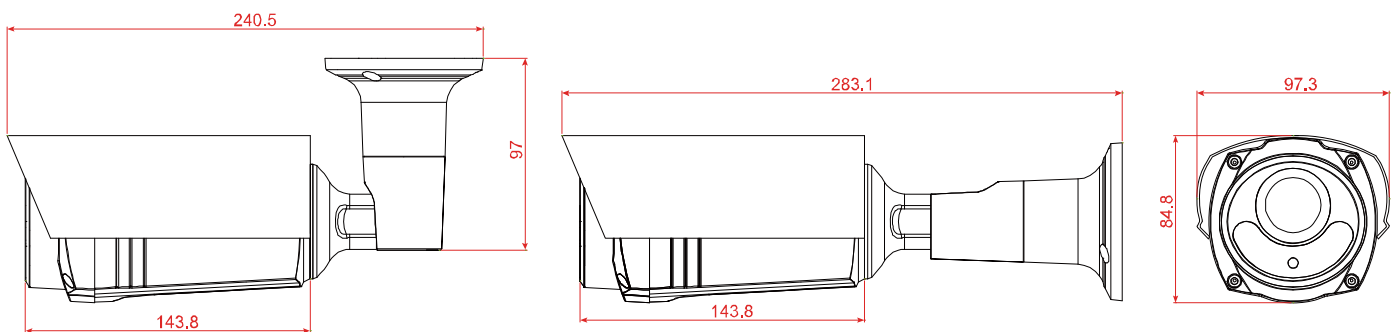

DIMENSIONS

Dimensional tolerance: ± 5mm

● SPECIFICATIONS

■ Network	
LAN Port	YES
LAN Speed	10/100 Based-T Ethernet
Supported Protocols	DDNS, PPPoE, DHCP, NTP, SNTP, TCP/IP, ICMP, SMTP, FTP, HTTP, RTP, RTSP, RTCP, IPv4, Bonjour, UPnP, DNS, UDP, IGMP, QoS, SNMP
ONVIF Compatible	YES (Profile S)
Number of Online Users	10
Security	(1) Multiple user access levels with password (2) IP address filtering (3) Digest authentication
Remote Access	(1) Internet Explorer on Windows operating system (2) CMS Lite, 32CH CMS software for Windows operating system (3) EagleEyes on iOS & Android mobile devices
■ Video	
Network Compression	H.264 (Main Profile) / MJPEG
Video Resolution	1920 x 1080 / 1280 x 720 / 720 x 480 / 352 x 240
Frame Rate	30fps
Multiple Video Streaming	2 (H.264, MJPEG)
■ General	
Image Sensor	1/2.7" CMOS image sensor
Min Illumination	0.1 Lux / F1.6 (Wide) ~ F2.8 (Tele), 0 Lux (IR LED ON)
Shutter Speed	1/2 to 1/10,000 sec
S/N Ratio	More than 48dB (AGC off)
Lens	motorized f2.8 ~ f8.0mm / F1.6 ~ F2.8
Viewing Angle	Wide: 104° (Horizontal) / 56° (Vertical) / 126° (Diagonal) Tele: 57° (Horizontal) / 32° (Vertical) / 65° (Diagonal)
IR LED	4 Units
IR Effective Distance**	Up to 50 meters
IR Shift	YES
White Balance	ATW
AGC	Auto
IRIS Mode	AES
Sharpness	YES
DWDR	YES
POE	YES (IEEE 802.3af)
Weather-proof	IP66
Operating Temperature	-25°C ~ 50°C
Operating Humidity	90 or less relative humidity
Power Source (±10%)	12V / 1A
Current Consumption (±10%)	250mA (IR OFF) / 700mA (IR ON)
Power Consumption (±10%)	PoE & PoN: 10W; DC adapter: 8.4W
Net Weight (kg)	0.94