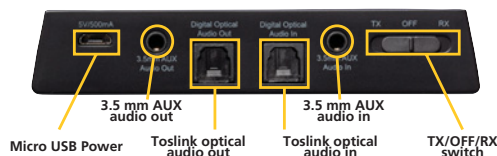

Connections

Order information

BoomBoom 100	EU Version	Art.n. 08330	EAN 8718164533303
BoomBoom 100	UK Version	Art.n. 08319	EAN 8718164533198
Gift Box	Size (LxWxH) 155 x 130 x 70 mm		

Copyrights: iPhone, iPad, iPod, Android, Symbian and Bluetooth are registered trademarks. These are the property of their respective owners. All rights reserved.