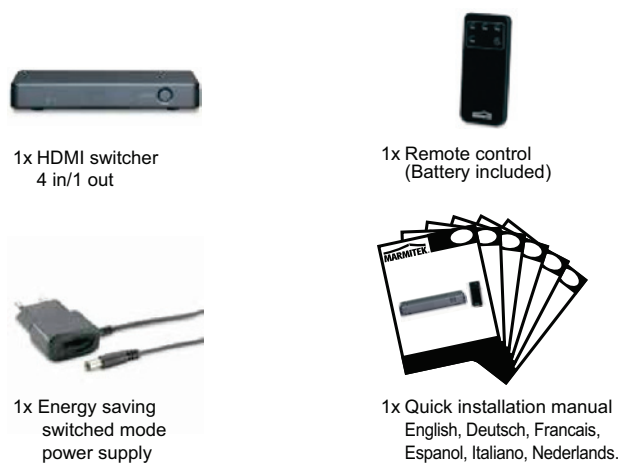

Set includes